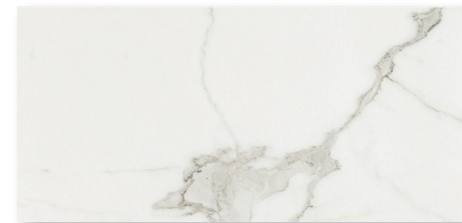

TIMELESS

PORCELAIN TILE

Technical Data

Finish	Matte & Polished
Application	Interior/Exterior
Frost Resistant	Yes
Rectified	Yes
Slip Resistant	≥0.42
Breaking Strength	3200 N
Water Absorption	0.08%

Colors

Calacatta

All Available Sizes & Finishes

Lead Time

In Stock/Quick Ship

*Special Order Sizes 8+ weeks from Italy.

Sizes

Size & Thickness	Armani Grey	Calacatta	Travertino
3"x12"x9MM	Polished	Polished	Polished
12"x24"x9MM	Matte Polished	Matte Polished	Matte Polished
24"x24"x9MM	Matte* Polished	Matte* Polished	Matte* Polished
24"x48"x9MM	Matte* Polished	Matte* Polished	Matte* Polished
31"x31"x9MM*	Matte* Polished*	Matte* Polished*	Matte* Polished*
31"x95"x6MM*	Matte* Polished	Matte* Polished	Matte* Polished
1" x1" Mosaic	Matte	Matte	Matte
Herringbone Hexagon	Polished	Polished	Polished
Octagon Mosaic	N/A	Polished	N/A

* Indicates Special Order Item. Lead Time 8+ Weeks from Italy.